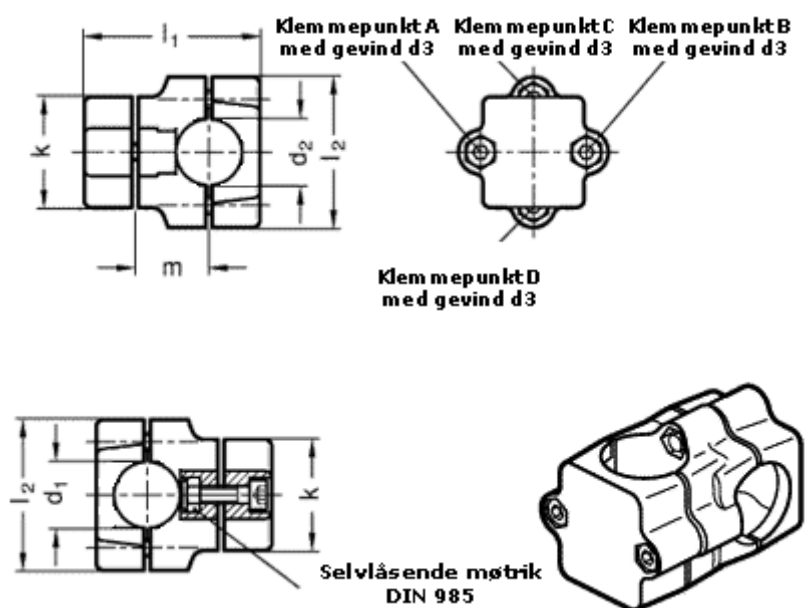

Article number: 20134B30B30602BL
Description: E+G Two-way Connector
GN134-B30-B30-60-2-BL

Measures

Adjustable clamp lever = GN 911-M 8-55 have to be ordred separately

d1	= 30
d2	= 30
d3	= M 8
k	= 60
l1	= 109.0
l2	= 79
m	= 50.0